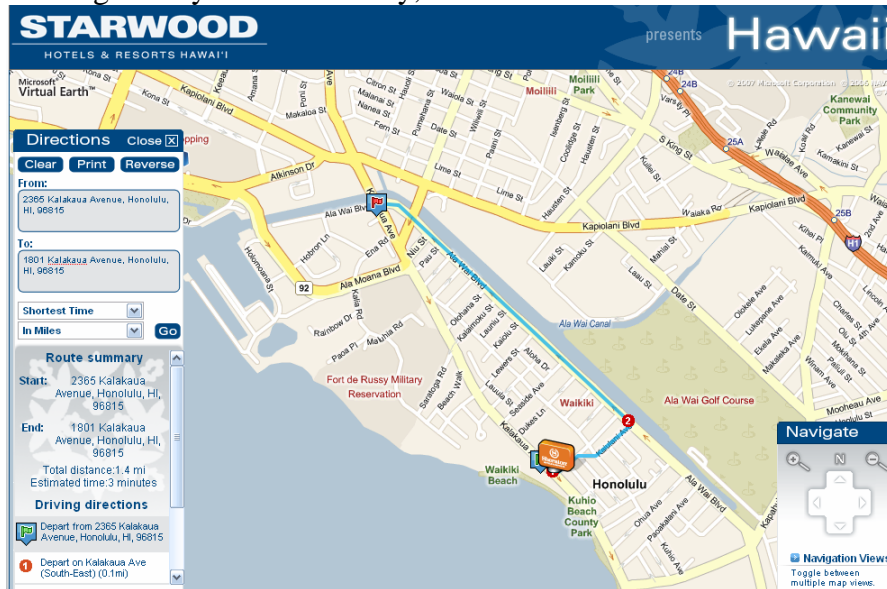

## Moana Surfrider, A Westin Resort – Honolulu Convention Center

The Hawaii Convention Center combines the modern requirements of a state-of-the-art meeting facility with the beauty, comfort and culture that Hawaii is known for.

### Route summary

Start: 2365 Kalakaua Avenue, Honolulu, HI, 96815

End: 1801 Kalakaua Avenue, Honolulu, HI, 96815

Total distance: 1.4 mi

Estimated time: 3 minutes

### Driving directions

Depart from 2365 Kalakaua Avenue, Honolulu, HI, 96815

1 Depart on Kalakaua Ave (South-East) (0.1mi)

2 Turn LEFT (North-East) onto Kaiulani Ave (0.3mi)

3 Turn LEFT (North-West) onto Ala Wai Blvd (1mi)

Arrive at 1801 Kalakaua Avenue, Honolulu, HI, 96815